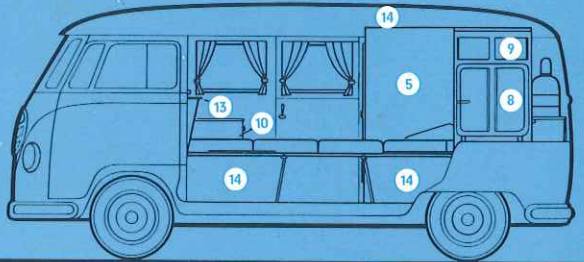

- 1 Seat cushion } (double bed)
- 2 Back rest } (double bed)
- 3 Bolster
- 4 Table (for use also as bed)
- 5 Wardrobe
- 6 Wardrobe
- 7 Linen cupboard
- 8 Refrigerator
- 9 Crockery cupboard
- 10 Cupboard for pots & pans
- 11 Propane gas cooker
- 12 Propane gas cylinder
- 13 Shelf
- 14 Storage space (cupboard)
- 15 Bolster cupboard