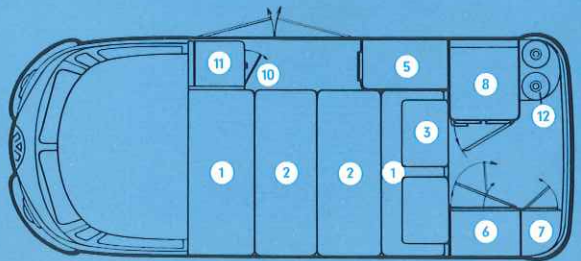

- 1 Seat cushion } (double bed)
- 2 Back rest } (double bed)
- 3 Bolster
- 4 Table (for use also as bed)
- 5 Wardrobe
- 6 Wardrobe
- 7 Linen cupboard
- 8 Refrigerator
- 9 Crockery cupboard
- 10 Cupboard for pots & pans
- 11 Propane gas cooker
- 12 Propane gas cylinder
- 13 Shelf
- 14 Storage space (cupboard)
- 15 Bolster cupboard