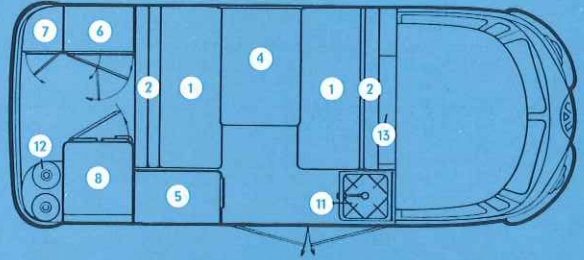

- 1 Seat cushion } (double bed)
- 2 Back rest } (double bed)
- 3 Bolster
- 4 Table (for use also as bed)
- 5 Wardrobe
- 6 Wardrobe
- 7 Linen cupboard
- 8 Refrigerator
- 9 Crockery cupboard
- 10 Cupboard for pots & pans
- 11 Propane gas cooker
- 12 Propane gas cylinder
- 13 Shelf
- 14 Storage space (cupboard)
- 15 Bolster cupboard