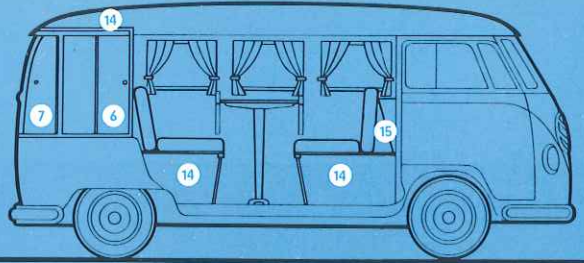

- 1 Seat cushion } (double bed)
- 2 Back rest } (double bed)
- 3 Bolster
- 4 Table (for use also as bed)
- 5 Wardrobe
- 6 Wardrobe
- 7 Linen cupboard
- 8 Refrigerator
- 9 Crockery cupboard
- 10 Cupboard for pots & pans
- 11 Propane gas cooker
- 12 Propane gas cylinder
- 13 Shelf
- 14 Storage space (cupboard)
- 15 Bolster cupboard